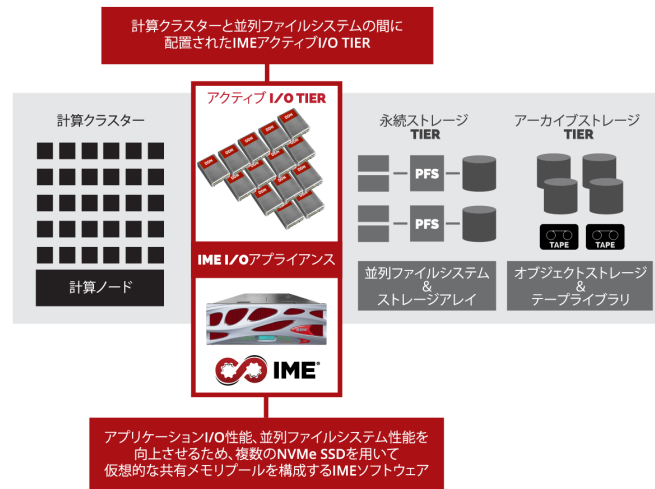

DDN[®] STORAGE

#1 IN HPC LEADERSHIP INNOVATION
NVMe. SSD. FILE SYSTEM. ARCHIVE. CLOUD.

END-TO-END DATA LIFECYCLE MANAGEMENT

製品仕様

- Runs IME server software
- 2 x EDR/OPA, 2RU
- 20 x 2.5" NVMe SSDs
- 128 - 256GB DRAM @2400
- 9.6 - 40TB IME Capacity
- Max 20GB/s throughput per server

IMEとは?

パフォーマンス